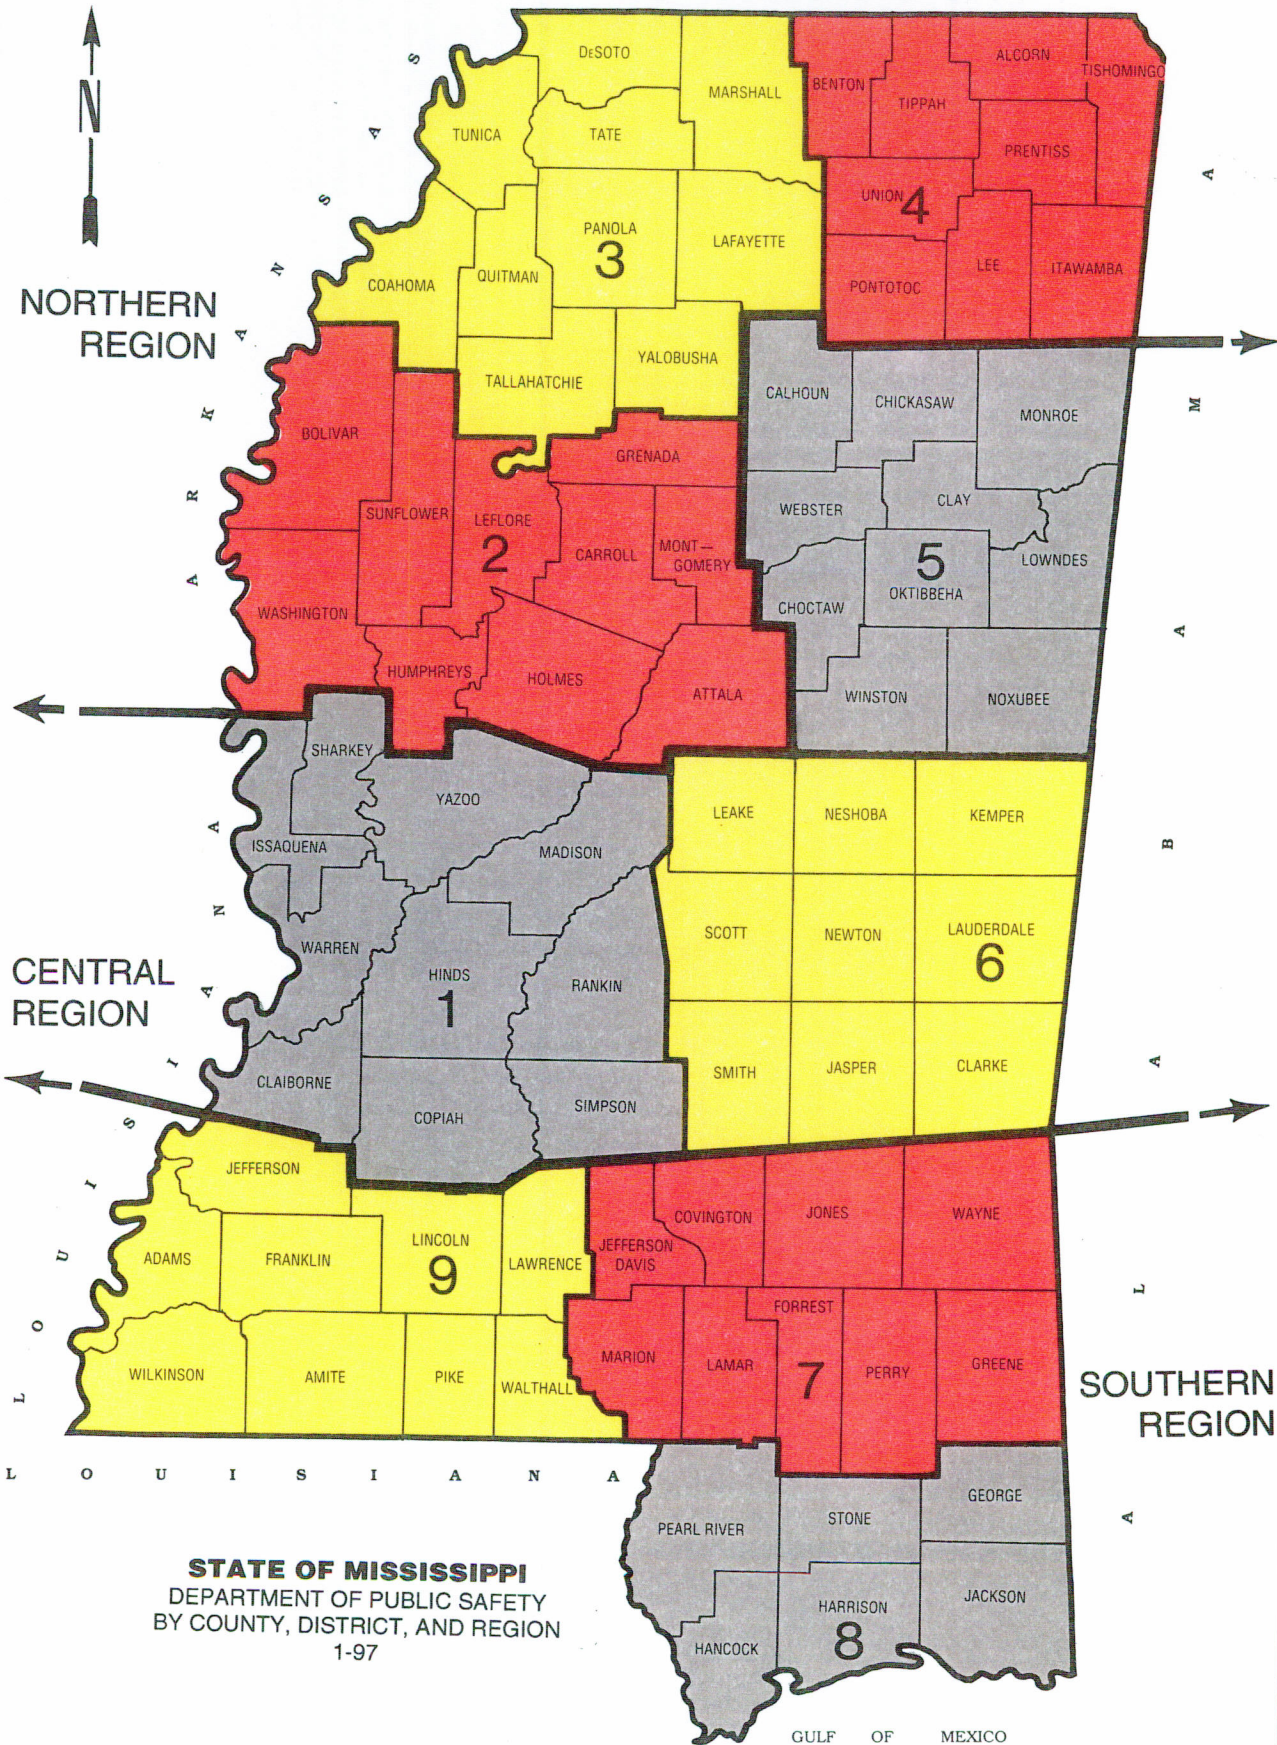

T E N N E S S E E

NORTHERN REGION

CENTRAL REGION

SOUTHERN REGION

STATE OF MISSISSIPPI
DEPARTMENT OF PUBLIC SAFETY
BY COUNTY, DISTRICT, AND REGION
1-97

GULF OF MEXICO